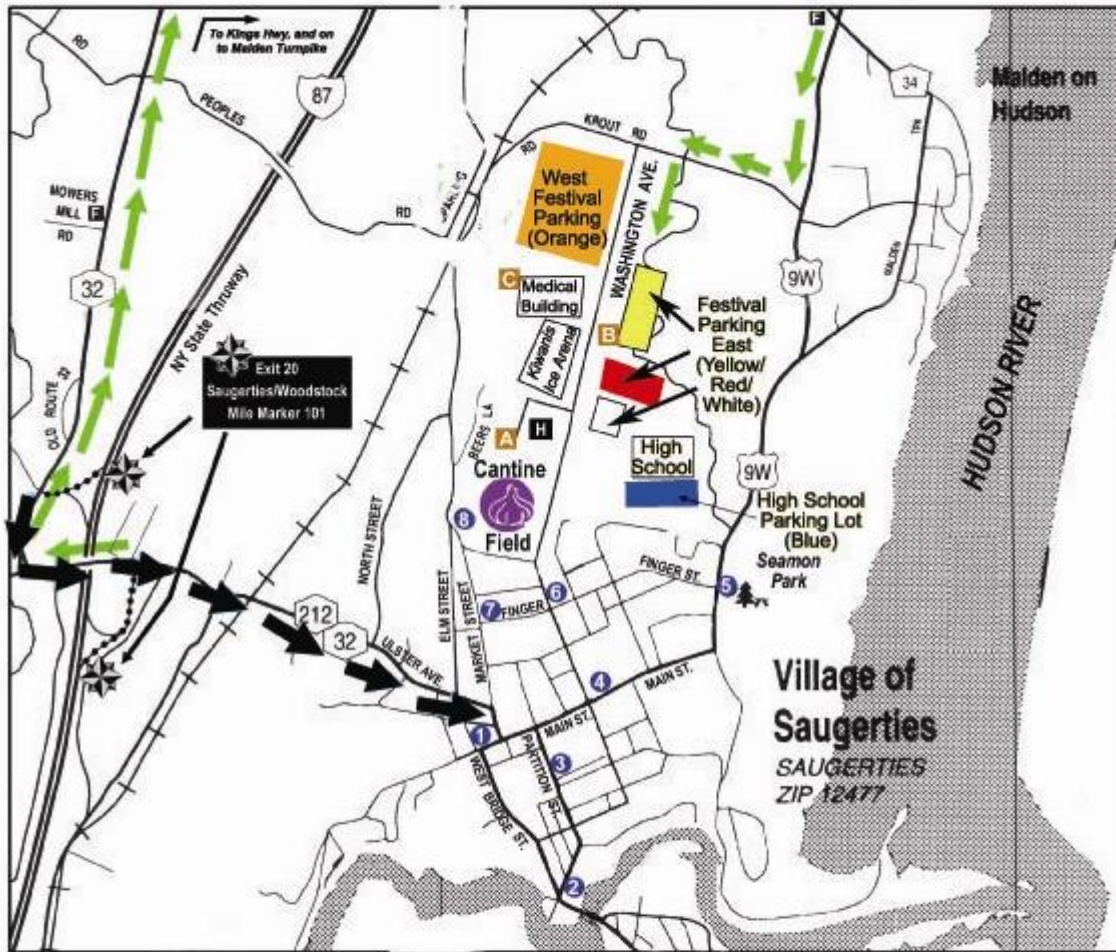

2009 Hudson Valley Garlic Festival™ Traffic Flow, Shuttle and Trolley Map

H Handicapped Parking

Thruway traffic from both directions will follow the primary flow (indicated by) north on Route 32 to Kings Highway, to Malden Tpk. East to State Route 9W and West to Krout Road. When Route 32 gets congested, traffic will follow alternate route ().

Free Onsite Shuttle Service

- A** North Festival Parking Lot (toward ice arena)
- B** Yellow Parking lot (pick up passengers from Red and Yellow lots)
- C** Medical building parking lot (rear of building - pick up passengers from West (Orange) parking lot)

Free Trolley Service

- 1** Struzziari Building (Farmer's Market Stop)
- 2** Krause's Candy (Lower Partition Street)
- 3** Mirabella Restaurant / Municipal Parking
- 4** Cahill School Parking Lot
- 5** Seamon Park (9W and Finger St.)
- 6** Finger Street and Washington Avenue
- 7** Finger Street and Market Street
- 8** Festival Entrance on Market Street